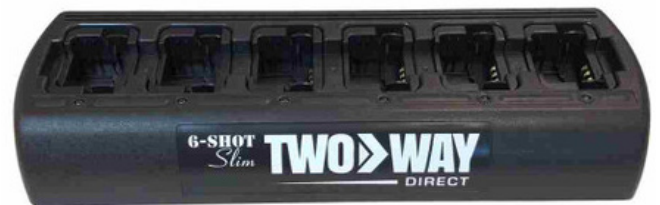

## 6SHOT MULTI-UNIT CHARGERS FOR ICOM RADIOS

Reliable 6Shot Multi-Unit Charger Alternatives For Your Two-Way Radios

Two Way Direct is a leading wireless communications company that offers complete two-way radio product solutions, professional services reliable connectivity, and support for your business. Our goal is to make ordering communication devices simple for you. That's why we manufacture our own accessories for the most popular radio brands.

### TWO-WAY RADIO 6SHOT MULTI-UNIT CHARGERS

Reliable accessories for Two Way Direct two-way radios. Charge your devices with a radio charging station that meets your needs.

6SHOT MULTI-UNIT CHARGERS			6SHOT MULTI-UNIT CHARGERS		
Part Number	Brand	Compatible Radios	Part Number	Brand	Compatible Radios
6-SHOT-F50	Two Way Direct	Icom F50 Icom F60	6-SHOT-F4031	Two Way Direct	Icom F3031 Icom F4031
BC-152N-11 BC-190 01	Icom	Icom F52D Icom F62D Icom M88	BC-160 BC-171 BC-197	Icom	
6-SHOT-F60V	Two Way Direct	Icom F50V Icom F60V	6-SHOT-F4021	Two Way Direct	Icom F3021 Icom F4021
BC-152N-11 BC-190 01 BC-197	Icom	Icom F52D Icom F62D	6-SHOT-F4101D	Two Way Direct	Icom F3101D Icom F4101D
6-SHOT-F70	Two Way Direct	IC-F70S IC-F70T	6-SHOT-F3001	Two Way Direct	Icom F3001 Icom F4001
BC-119NS 11	Icom	IC-F70DS IC-F70DT IC-F80S IC-F80T IC-F80DS IC-F80DT	BC197 13 BC197 12	Icom	
6-SHOT-F43	Two Way Direct	Icom F33 Icom F43	6-SHOT-F4011	Two Way Direct	Icom F3011 Icom F4011
BC-232WP	Icom		6-SHOT-F9021	Two Way Direct	Icom F9011 Icom F9201
6-SHOT-F43TR	Two Way Direct	Icom F43TR	BC119NS 11 BC121NS	Icom	
BC-160 BC-170 BC-119N BC-121N	Icom		6-SHOT-XP3	Two Way Direct	Sonim XP3 Devices
6-SHOT-F4161	Two Way Direct	Icom F3161 Icom F4161	6-SHOT-XP8	Two Way Direct	Sonim XP8 Devices

#### FEATURES:

- Nicad, NiMH, Li-Ion, Li-Poly (Tri-Chem)
- Interchangeable Pods
- 20" x 3" x 6.69" / 3.5lbs